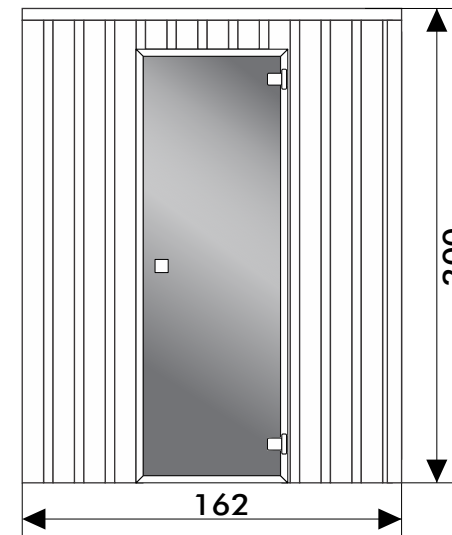

### Standard Equipment:

- \* Inside finish in Canadian red cedar, hemlock or aspen wood;
- \* Outside finish in Scandinavian pine;
- \* Ergonomically shaped bench in red cedar slats with leather imitation covering for heaters;
- \* Grey tempered glass door 1770x590mm, 8mm glass;
- \* Brown hinges, Chaleur wooden handle (vertical outside/ square inside);
- \* AASC Alpha adaptive smart control;
- \* Ergonomically shaped IR quartz heaters for the back, and quartz heaters; front corners, 2x500W floating heaters in the sidewalls;
- \* 2 towels with open space for heater;
- \* Floor heating;
- \* Bluetooth connection incl. 2 speakers;
- \* Door rabbit on the other side to be mentioned on the purchase order without additional costs;
- \* Extra charge for bespoke models.

### MODEL 160x160x200CM 2 PERS.

\*\* Floor Heating

IR elements				
	Quartz	Quartz	Panel	
	2x600W	4x500W	80W**	3280W

IR Heaters: Quartz Vitae  
Wattage: 3280W  
Art. No: 338052  
RP:

**Packaging & Transport**  
Depth: 100 cm Height: 217 cm  
Width: 170 cm Weight: 300 kg