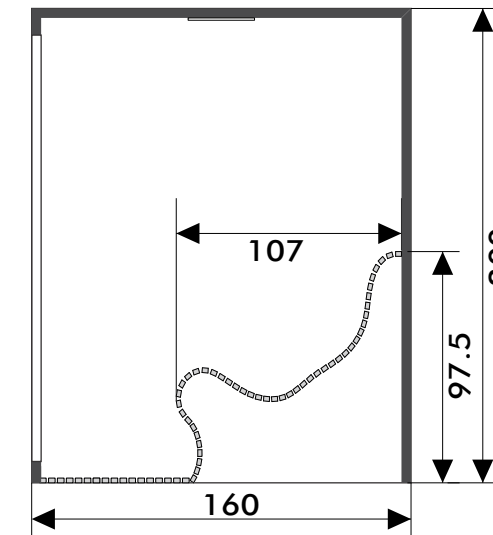

### MODEL 160x160x200CM 2 PERS.

\*\* Floor Heating

IR elements				
	Quartz	Quartz	Panel	
	2x600W	4x500W	80W**	3280W

IR Heaters: Quartz Vitae  
Wattage: 3280W  
Art. No: 338052  
RP:

**Packaging & Transport**  
Depth: 100 cm Height: 217 cm  
Width: 170 cm Weight: 300 kg