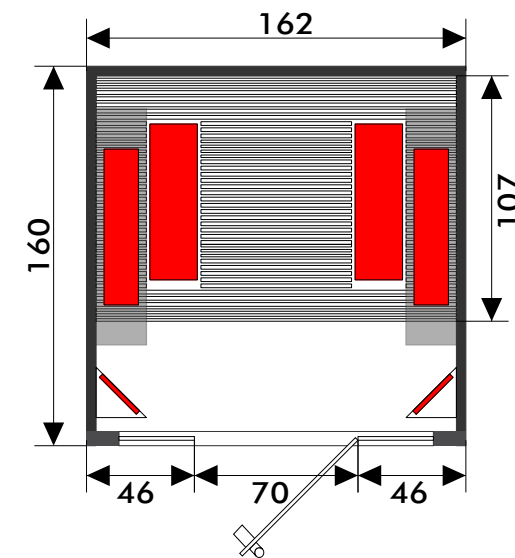

### Standard Equipment:

- \* Inside finish in Canadian red cedar, hemlock or aspen wood;
- \* Outside finish in Scandinavian pine;
- \* Ergonomically shaped bench in red cedar slats with leather imitation covering for heaters;
- \* Grey tempered glass door 1770x590mm, 8mm glass;
- \* Brown hinges, Chaleur wooden handle (vertical outside/ square inside);
- \* AASC Alpha adaptive smart control;
- \* Ergonomically shaped IR quartz heaters for the back, and quartz heaters; front corners, 2x500W floating heaters in the sidewalls;
- \* 2 towels with open space for heater;
- \* Floor heating;
- \* Bluetooth connection incl. 2 speakers;
- \* Door rabbit on the other side to be mentioned on the purchase order without additional costs;
- \* Extra charge for bespoke models.

### MODEL 160x160x200CM 2 PERS.

\*\* Floor Heating

IR elements				
	Quartz	Quartz	Panel	
	2x600W	4x500W	80W**	3280W

IR Heaters: Quartz Vitae  
Wattage: 3280W  
Art. No: 338052  
RP:

**Packaging & Transport**  
Depth: 100 cm Height: 217 cm  
Width: 170 cm Weight: 300 kg