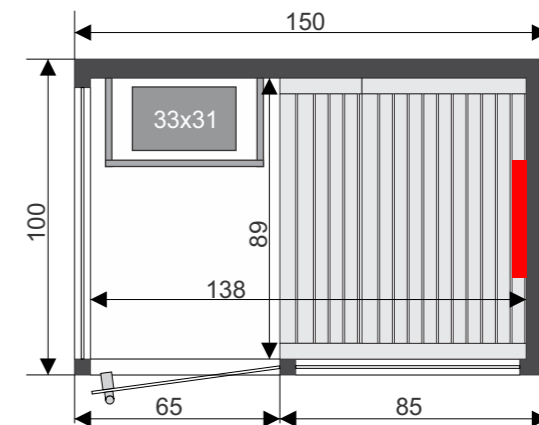

SAUNA SAHARA COMBI

Standard Equipment:

- * Inside finish in aspen wood;
- * Outside finish in Canadian red cedar wood;
- * 2 floating benches in cedar wood;
- * Glazed front and sidewall in clear tempered glass 8mm thick;
- * Glass door 1850x590x8mm;
- * Door handle stainless steel outside, wooden inside;
- * Sauna oven 3.6kW with built-in control unit;
- * Quartz infrared heater 350W incl. dimmer;
- * Decorative salt strips with indirect illumination incl. remote control;
- * Bluetooth connection incl. 2 speakers;
- * Door rabbet on the other side to be mentioned on the purchase order without additional costs.

Info Note
Bespoke models are not possible!

MODEL 150x100x200CM 2 PERS.

IR element	
	Quartz 350W

Art. No: 331850

Packaging & Transport
Depth: 60 cm Height: 220 cm
Width: 165 cm Weight: 300 kg