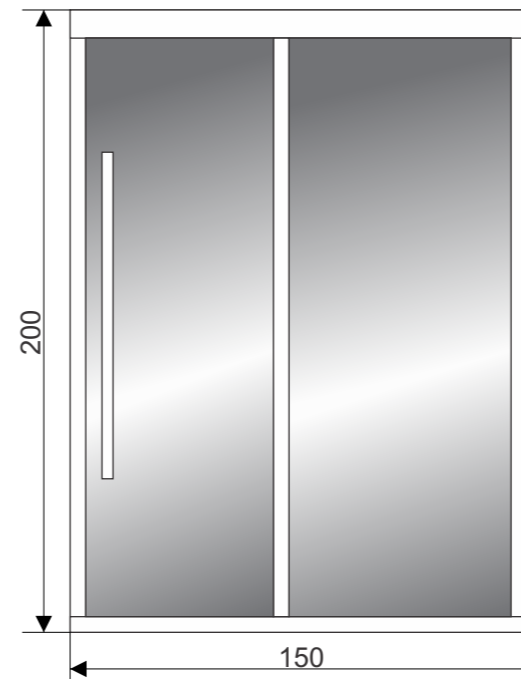

SAUNA SAHARA COMBI

Standard Equipment:

- * Inside finish in aspen wood;
- * Outside finish in Canadian red cedar wood;
- * 2 floating benches in cedar wood;
- * Glazed front and sidewall in clear tempered glass 8mm thick;
- * Glass door 1850x590x8mm;
- * Door handle stainless steel outside, wooden inside;
- * Sauna oven 3.6kW with built-in control unit;
- * Quartz infrared heater 350W incl. dimmer;
- * Decorative salt strips with indirect illumination incl. remote control;
- * Bluetooth connection incl. 2 speakers;
- * Door rabbet on the other side to be mentioned on the purchase order without additional costs.

Info Note
Bespoke models are not possible!

MODEL 150x100x200CM 2 PERS.

IR element	
	Quartz 350W

Art. No: 331850

Packaging & Transport
Depth: 60 cm Height: 220 cm
Width: 165 cm Weight: 300 kg