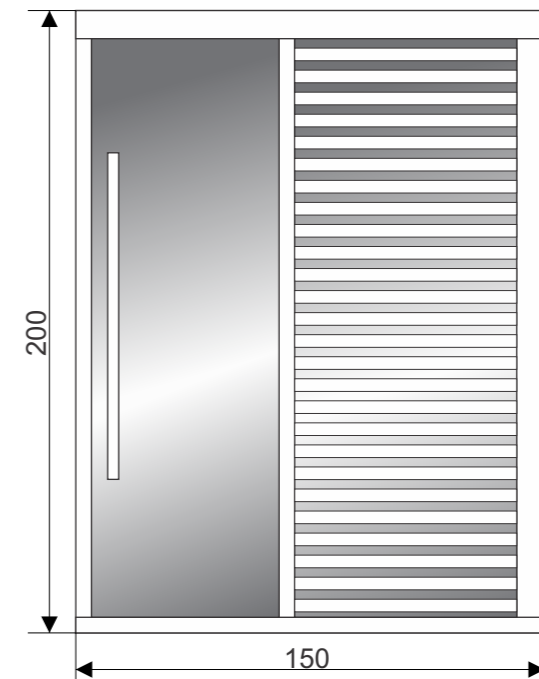

SAUNA SAHARA COMBI

Standard Equipment:

- * Inside finish in aspen wood;
- * Outside finish in Canadian red cedar wood;
- * 2 floating benches in cedar wood;
- * Glazed front and sidewall in clear tempered glass 8mm thick;
- * Glass door 1850x590x8mm;
- * Door handle stainless steel outside, wooden inside;
- * Sauna oven 3.6kW with built-in control unit;
- * Quartz infrared heater 350W incl. dimmer;
- * Decorative salt strips with indirect illumination incl. remote control;
- * Bluetooth connection incl. 2 speakers;
- * Door rabbet on the other side to be mentioned on the purchase order without additional costs.

Info Note
Bespoke models are not possible!

MODEL 150x100x200CM 2 PERS.

IR element	
	Quartz 350W

Art. No: 331850

Packaging & Transport
Depth: 60 cm Height: 220 cm
Width: 165 cm Weight: 300 kg