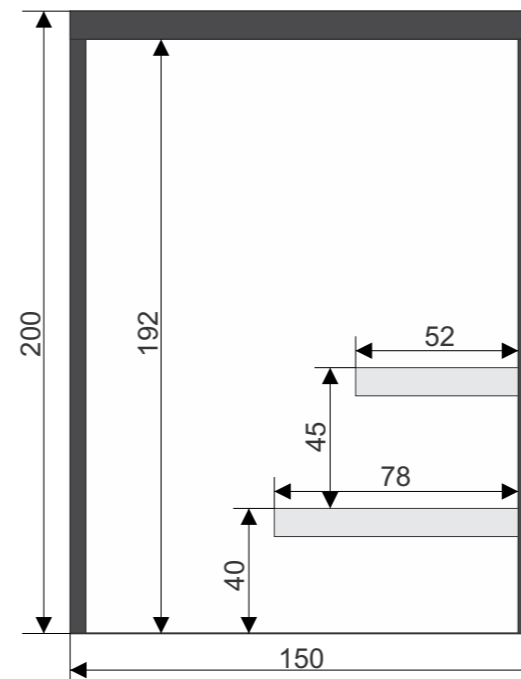

SAUNA SAHARA COMBI

Standard Equipment:

- * Inside finish in aspen wood;
- * Outside finish in Canadian red cedar wood;
- * 2 floating benches in cedar wood;
- * Glazed front and sidewall in clear tempered glass 8mm thick;
- * Glass door 1850x590x8mm;
- * Door handle stainless steel outside, wooden inside;
- * Sauna oven 3.6kW with built-in control unit;
- * Quartz infrared heater 350W incl. dimmer;
- * Decorative salt strips with indirect illumination incl. remote control;
- * Bluetooth connection incl. 2 speakers;
- * Door rabbet on the other side to be mentioned on the purchase order without additional costs.

Info Note
Bespoke models are not possible!

MODEL 150x100x200CM 2 PERS.

IR element	
	Quartz 350W

Art. No: 331850

Packaging & Transport
Depth: 60 cm Height: 220 cm
Width: 165 cm Weight: 300 kg