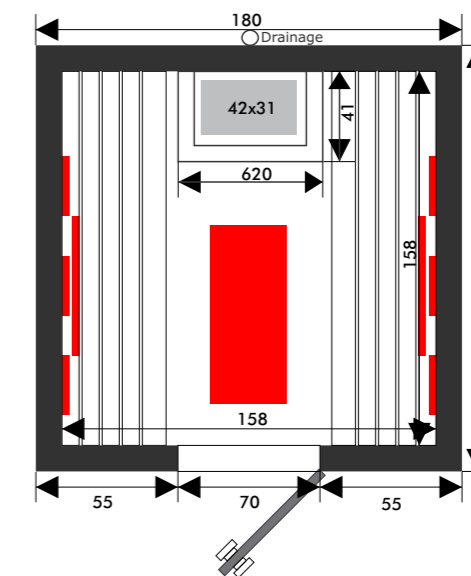

The client to supply:

Outside wood treatment, foundation, power supply and shoe sewer.

Info Note

Please refer to page "Veneered boards range" to select a finish

MODEL 180x180x280CM 6 PERS.

* Magnesium Oxide Heaters when DUO ** Floor Heating

Options:

* Acronym RP - Trade Price

Inside Wood	Art.No	RP
* Inside aspen	330912	
* Inside hemlock	330913	
* Inside pine	330905	
* Inside ayous	339983	
* Inside natural stone(price per m ²)	339986	
* Inside finish in veneered boards - Elegance	339976	
* Inside finish in veneered boards - Executive	339977	

Outside Wood	Art.No	RP
* Outside cedar 18x145mm straight profiles	330920	
* Outside larch 18x145mm overlapped profiles	330921	

Additional Options	Art.No	RP
* Window 25x100 cm	339994	
* Wood stove Harvia M3 incl smoke pipe	350599	
* Wood treatment, price/m ²	330923	

Packaging & Transport	
Depth: 100 cm	Height: 235 cm
Width: 185 cm	Weight: 500 kg

Prices are excl. VAT, delivery EXW Hasselt

*The pictures are not contractually binding!

*5cm air gap should be allowed between the walls of the infrared/traditional sauna and the walls of the room.