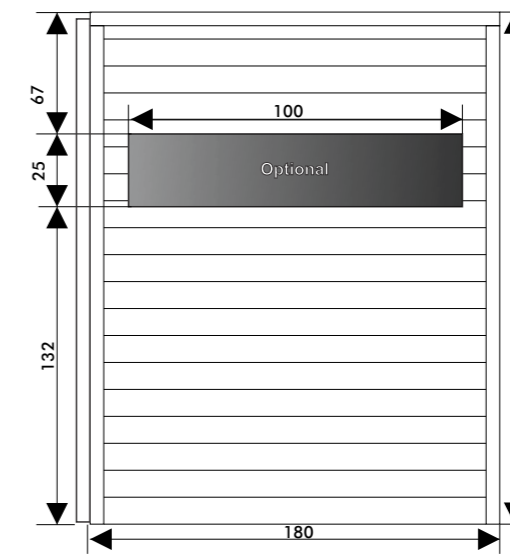

INFRARED CHALEUR COMBI OUTDOOR

180

Standard Equipment:

- * Inside finish in Canadian red cedar wood;
- * Outside finishing in pine wood, untreated overlapping profiles;
- * Complete wooden floor. Roof with roofing EPDM;
- * Wooden door incl. window 270x270 mm clear tempered glass;
- * Wooden square door handle;
- * AASC Alpha adaptive smart control;
- * Floor heating;
- * DUO, magnesium or quartz heaters;
- * Sauna oven 6kW incl. built in control unit;
- * Bluetooth connection incl. 2 speakers;
- * Door rabet on the other side to be mentioned on the purchase order without additional costs;
- * Extra charge for bespoke models.

The client to supply:

Outside wood treatment, foundation, power supply and shoe sewer.

Info Note

Please refer to page "Veneered boards range" to select a finish

MODEL 180x180x280CM 6 PERS.

* Magnesium Oxide Heaters when DUO ** Floor Heating

Options:

* Acronym RP - Trade Price

Inside Wood	Art.No	RP
* Inside aspen	330912	
* Inside hemlock	330913	
* Inside pine	330905	
* Inside ayous	339983	
* Inside natural stone(price per m ²)	339986	
* Inside finish in veneered boards - Elegance	339976	
* Inside finish in veneered boards - Executive	339977	

Packaging & Transport	
Depth: 100 cm	Height: 235 cm
Width: 185 cm	Weight: 500 kg

Prices are excl. VAT, delivery EXW Hasselt

*The pictures are not contractually binding!

*5cm air gap should be allowed between the walls of the infrared/traditional sauna and the walls of the room.