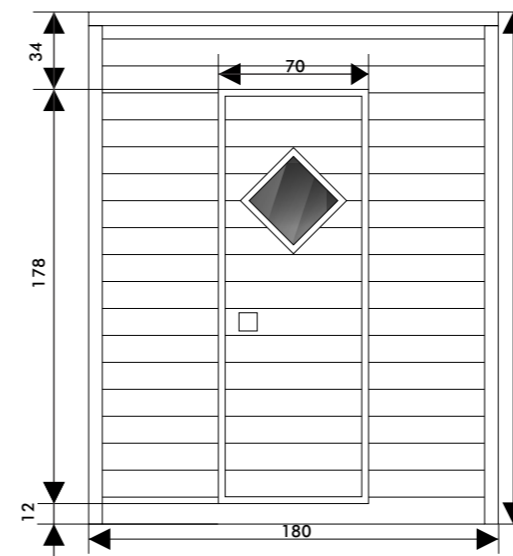

The client to supply:

Outside wood treatment, foundation, power supply and shoe sewer.

Info Note

Please refer to page "Veneered boards range" to select a finish

MODEL 180x180x280CM 6 PERS.

* Magnesium Oxide Heaters when DUO ** Floor Heating

Options:

* Acronym RP - Trade Price

Inside Wood	Art.No	RP
* Inside aspen	330912	
* Inside hemlock	330913	
* Inside pine	330905	
* Inside ayous	339983	
* Inside natural stone(price per m ²)	339986	
* Inside finish in veneered boards - Elegance	339976	
* Inside finish in veneered boards - Executive	339977	

Outside Wood	Art.No	RP
* Outside cedar 18x145mm straight profiles	330920	
* Outside larch 18x145mm overlapped profiles	330921	

Additional Options	Art.No	RP
* Window 25x100 cm	339994	
* Wood stove Harvia M3 incl smoke pipe	350599	
* Wood treatment, price/m ²	330923	

Packaging & Transport	
Depth: 100 cm	Height: 235 cm
Width: 185 cm	Weight: 500 kg

Prices are excl. VAT, delivery EXW Hasselt

*The pictures are not contractually binding!

*5cm air gap should be allowed between the walls of the infrared/traditional sauna and the walls of the room.