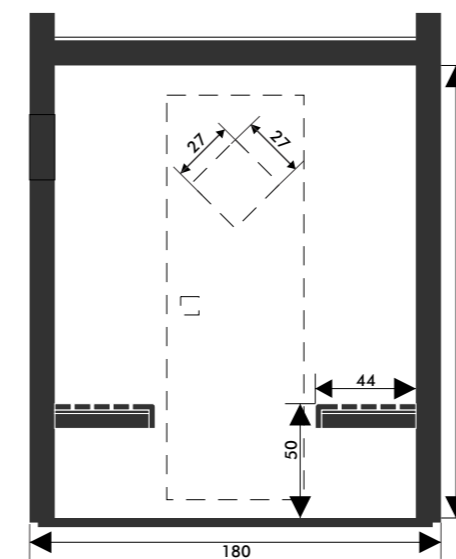

The client to supply:

Outside wood treatment, foundation, power supply and shoe sewer.

Info Note

Please refer to page "Veneered boards range" to select a finish

MODEL 180x180x280CM 6 PERS.

* Magnesium Oxide Heaters when DUO ** Floor Heating

Options:

* Acronym RP - Trade Price

Inside Wood	Art.No	RP
* Inside aspen	330912	
* Inside hemlock	330913	
* Inside pine	330905	
* Inside ayous	339983	
* Inside natural stone(price per m ²)	339986	
* Inside finish in veneered boards - Elegance	339976	
* Inside finish in veneered boards - Executive	339977	

Outside Wood	Art.No	RP
* Outside cedar 18x145mm straight profiles	330920	
* Outside larch 18x145mm overlapped profiles	330921	

Additional Options	Art.No	RP
* Window 25x100 cm	339994	
* Wood stove Harvia M3 incl smoke pipe	350599	
* Wood treatment, price/m ²	330923	

Packaging & Transport	
Depth: 100 cm	Height: 235 cm
Width: 185 cm	Weight: 500 kg

Prices are excl. VAT, delivery EXW Hasselt

*The pictures are not contractually binding!

*5cm air gap should be allowed between the walls of the infrared/traditional sauna and the walls of the room.